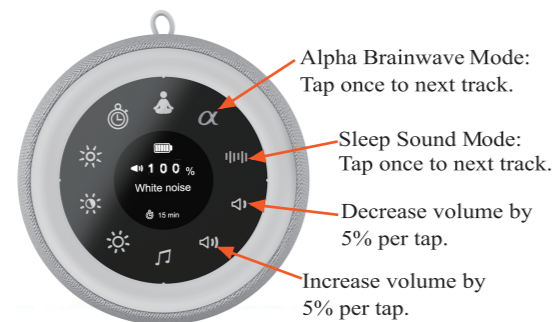

Functional Keys:

Functional Button and Holes:

Power on/off: Long press power button for 3S

Built-in Micro-USB Charging port

Earphone Audio port

How to charge and connect with earphone:

1. The sound machine can be charged by PC, power bank or USB charger(not include) directly via its built-in micro-USB port.
2. Please pay attention to insert the micro-USB charging end of cable in right direction before charging.
3. The remaining battery level will shown in central screen with 5 bars.Each bar represents 20% of battery.The bars will flash when charging.5 bars will stop flashing to hint it had been charged to full.
4. This sound machine can be used with its built-in battery when charging.Please connect with extra audio cable to your wired earphone if you need to listen to the sound machine alone.Reminder:Do not connect earphone when the sound machine is being charged.

How to use:

Power on/off: Press child lock design power button for 3s to turn on or off the machine and avoid accidental power off.

Functional keys: All are touch controlled by single tap. Indication light for key will turn on for 3s and then auto turn off.Pls personalize the sound and light options based on your preferences.

Sleep Sound: Combine White Noise,Machine Sound, Natural Sound and Lullaby.

Colorful Ambient Light Mode: Single tap to switch in sequence of Warm Yellow,Blue,Red,Aurora Blue,Yellow, Orange and Colorful Gradient.

Visual Volume Percentage in Central Screen: Single tap Volume+/Volume- keys to increase or decrease volume by 5%.

Brightness Level key: Can only be used when the ambient light is on.

Memory function: The music sound and timer settings will be auto memorized and used next time.

Specifications:

Input:	5V 1A/2A
Working current:	30-150mAh
Power:	3W
Battery capacity:	1800mAh/3.7V
Working time:	12-20hrs
Charging time:	4 hrs
Standby time:	80 days

Trouble shootings:

Can not power on.	Please charge the sound machine.
Can not charge.	Please check whether the power supply and cable are in working state.
No ambient light.	Please check whether the light key is on.
No sound.	Please check whether the sound key is muted.
Power off during work.	Please check whether timer run out.

Notice:

- 1.Strictly follow manual to use.Do not disassemble the host or cable without permission.
- 2.Keep it in safe place to avoid damage when use or storage.
- 3.Do not keep or use it in extreme temperatures. Suit for temperature between-10℃ -50℃ .
- 4.Do not keep or use it in humid condition.

Packing list:

1. Sleep Sound Machine*1
2. USB Cable*1
3. User Manual*1