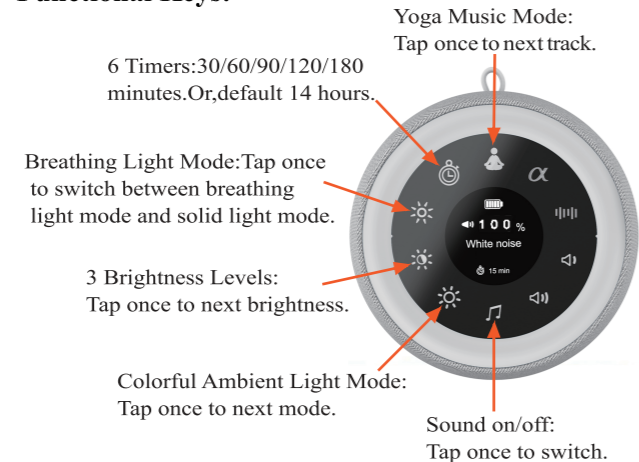

Functional Keys:

Functional Button and Holes:

Power on/off: Long press power button for 3S

Built-in Micro-USB Charging port

Earphone Audio port

How to charge and connect with earphone:

1. The sound machine can be charged by PC, power bank or USB charger(not include) directly via its built-in micro-USB port.
2. Please pay attention to insert the micro-USB charging end of cable in right direction before charging.
3. The remaining battery level will shown in central screen with 5 bars.Each bar represents 20% of battery.The bars will flash when charging.5 bars will stop flashing to hint it had been charged to full.
4. This sound machine can be used with its built-in battery when charging.Please connect with extra audio cable to your wired earphone if you need to listen to the sound machine alone.Reminder:Do not connect earphone when the sound machine is being charged.

How to use:

Power on/off: Press child lock design power button for 3s to turn on or off the machine and avoid accidental power off.

Functional keys: All are touch controlled by single tap. Indication light for key will turn on for 3s and then auto turn off.Pls personalize the sound and light options based on your preferences.

Sleep Sound: Combine White Noise,Machine Sound, Natural Sound and Lullaby.

Colorful Ambient Light Mode: Single tap to switch in sequence of Warm Yellow,Blue,Red,Aurora Blue,Yellow, Orange and Colorful Gradient.

Visual Volume Percentage in Central Screen: Single tap Volume+/Volume- keys to increase or decrease volume by 5%.

Brightness Level key: Can only be used when the ambient light is on.

Memory function: The music sound and timer settings will be auto memorized and used next time.

Specifications:

Input:	5V 1A/2A
Working current:	30-150mAh
Power:	3W
Battery capacity:	1800mAh/3.7V
Working time:	12-20hrs
Charging time:	4 hrs
Standby time:	80 days

Trouble shootings:

Can not power on.	Please charge the sound machine.
Can not charge.	Please check whether the power supply and cable are in working state.
No ambient light.	Please check whether the light key is on.
No sound.	Please check whether the sound key is muted.
Power off during work.	Please check whether timer run out.

Notice:

- 1.Strictly follow manual to use.Do not disassemble the host or cable without permission.
- 2.Keep it in safe place to avoid damage when use or storage.
- 3.Do not keep or use it in extreme temperatures. Suit for temperature between-10℃ -50℃ .
- 4.Do not keep or use it in humid condition.

Packing list:

1. Sleep Sound Machine*1
2. USB Cable*1
3. User Manual*1